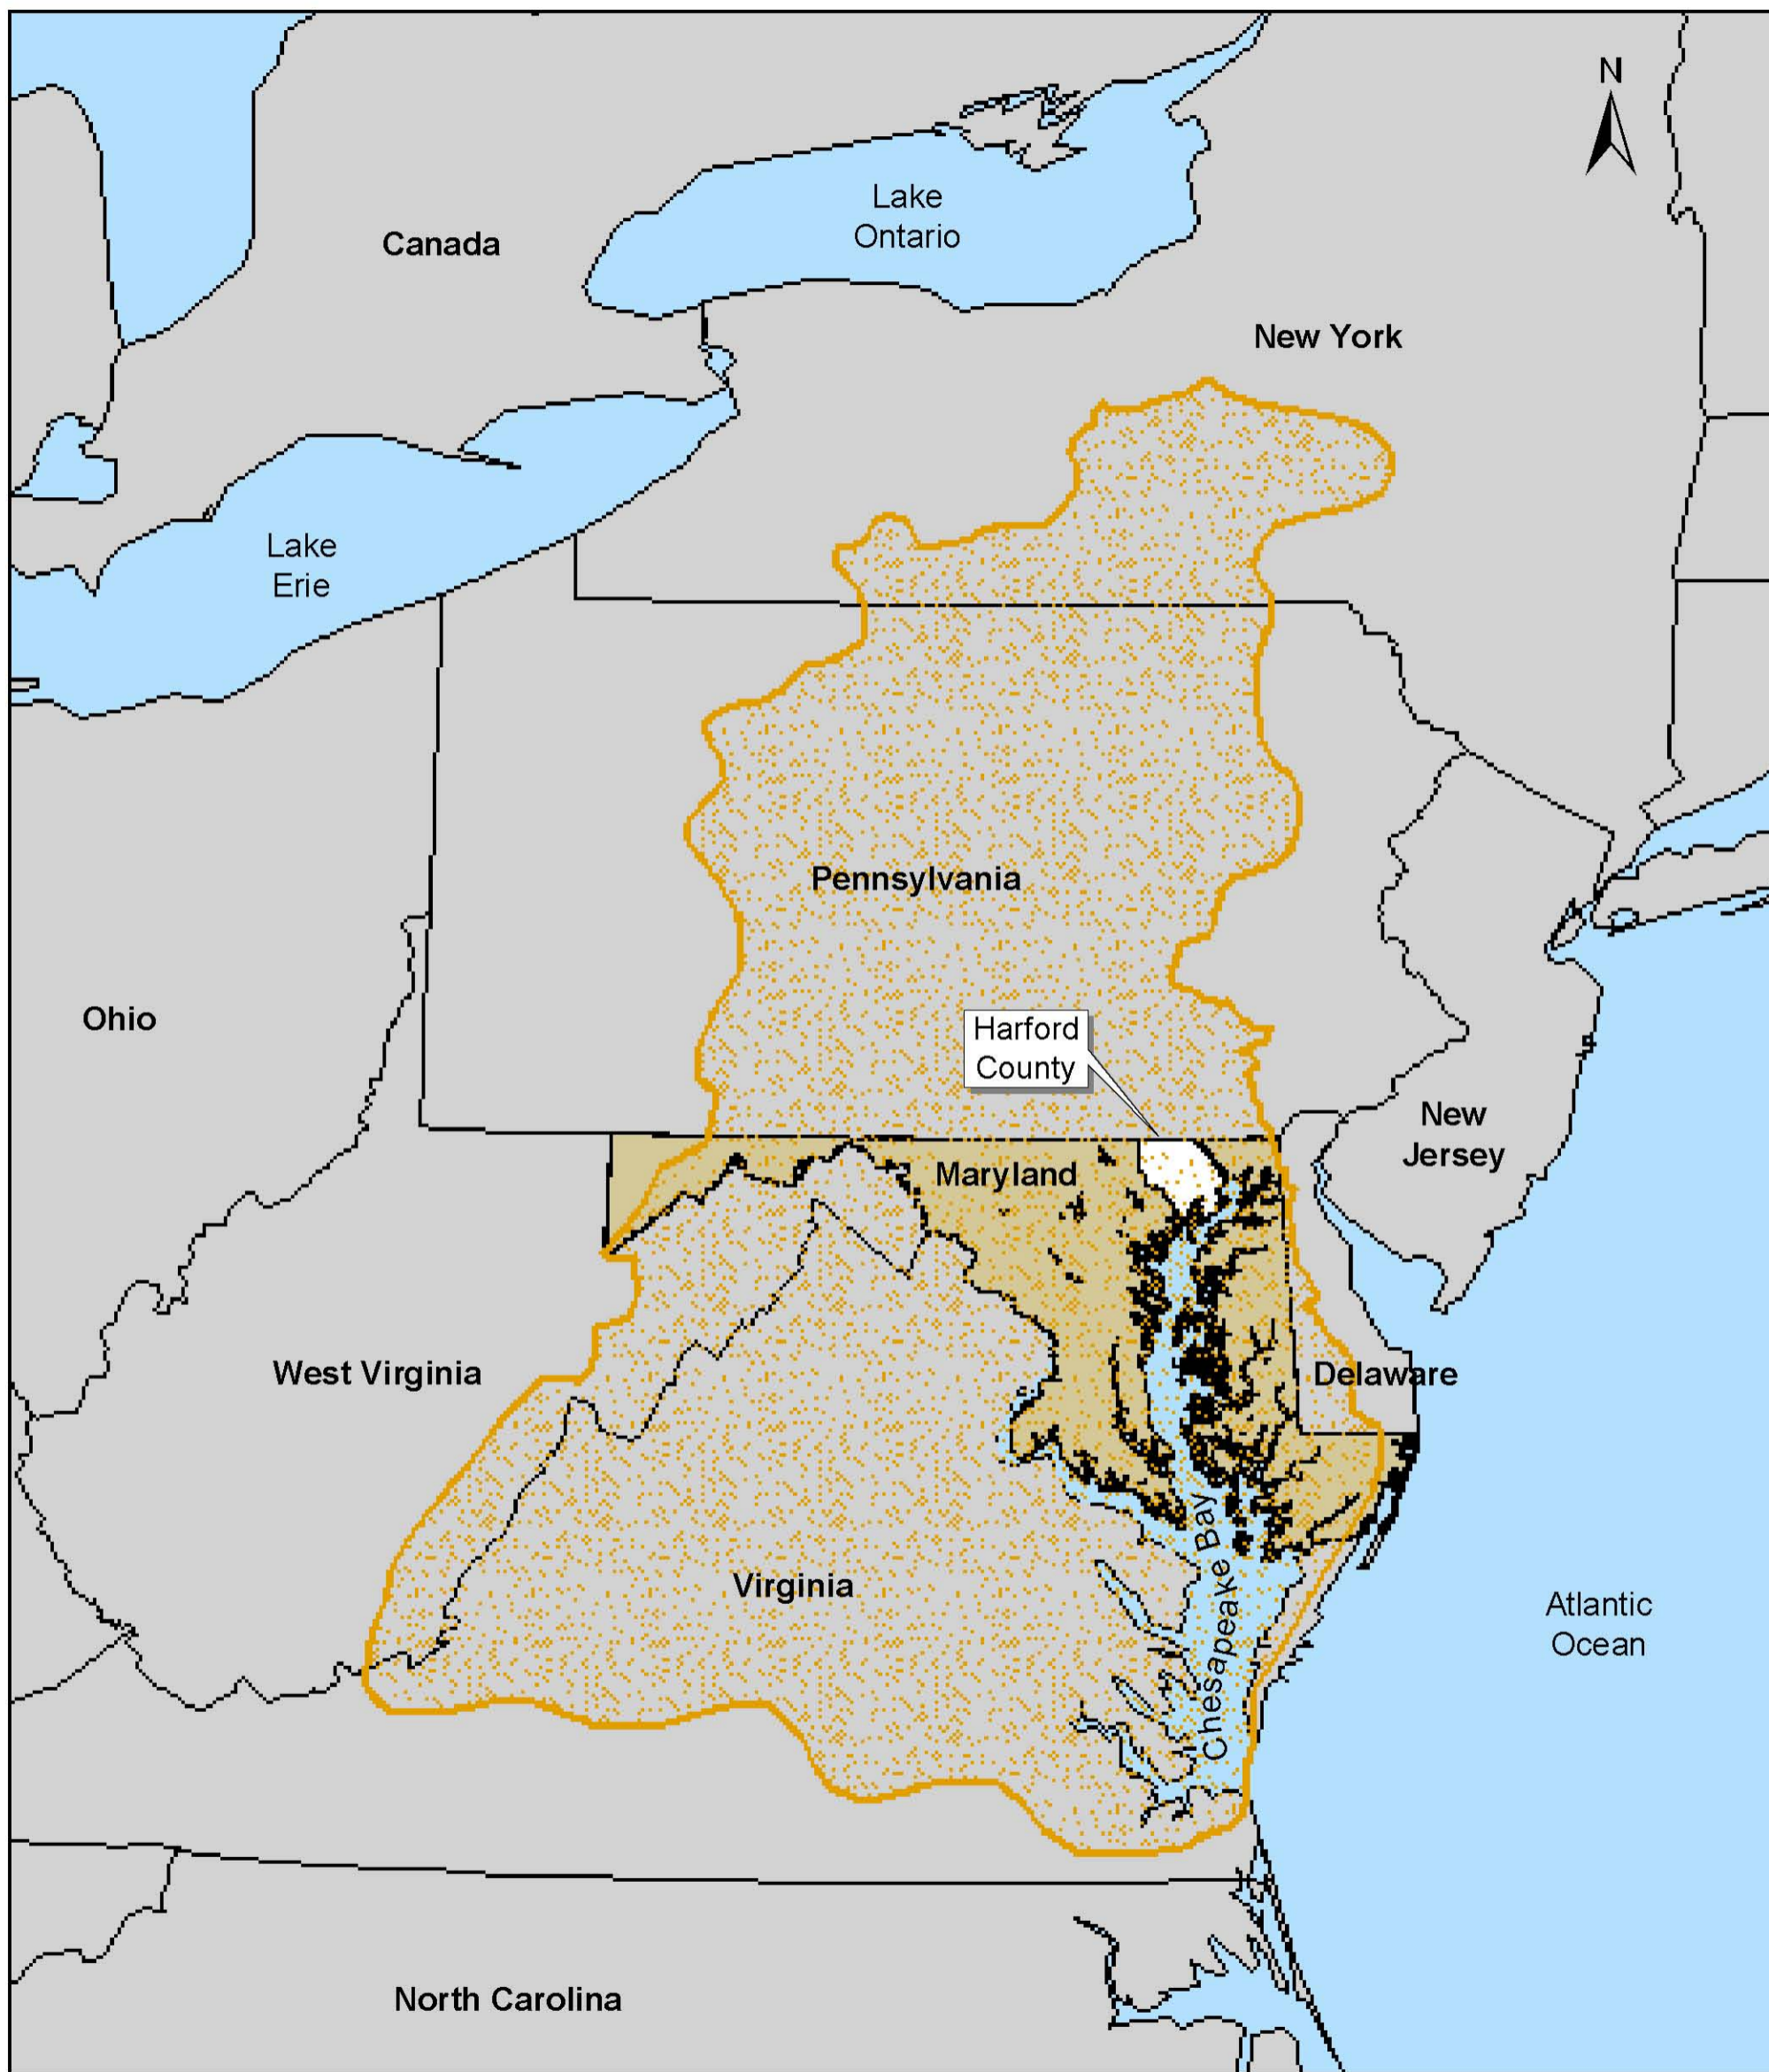

# Chesapeake Bay Watershed

Chesapeake Bay watershed  
(64,000 sq. miles)